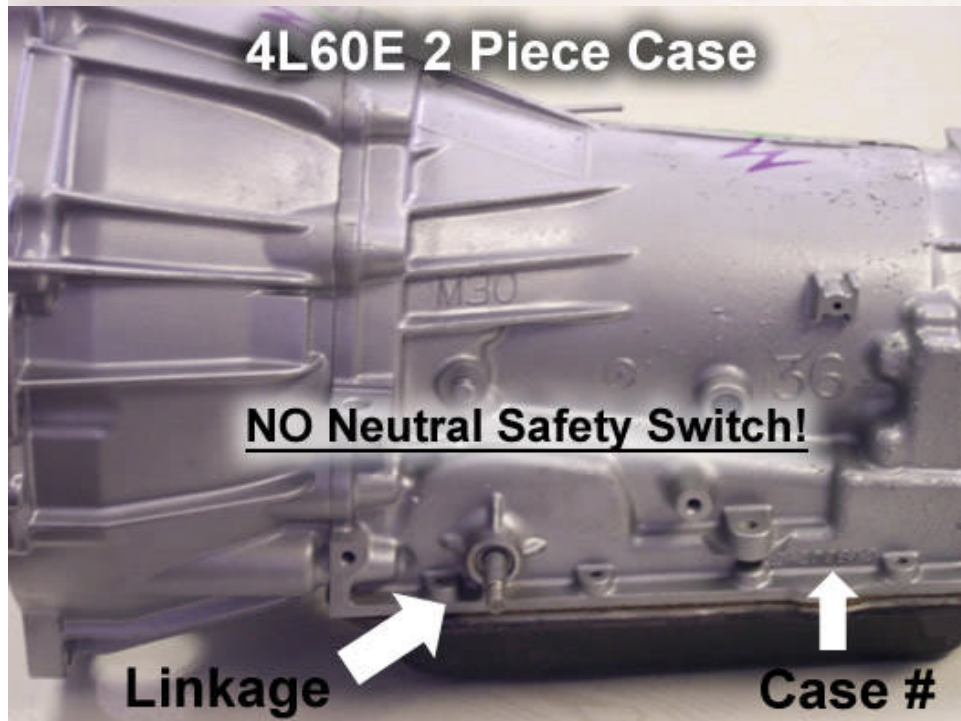

MONSTER TRANSMISSION & Performance

www.MonsterTransmissions.com

Feel free to contact the Monster Transmission & Performance Tech Dept. for any questions. (352)683-8384 opt. 2#