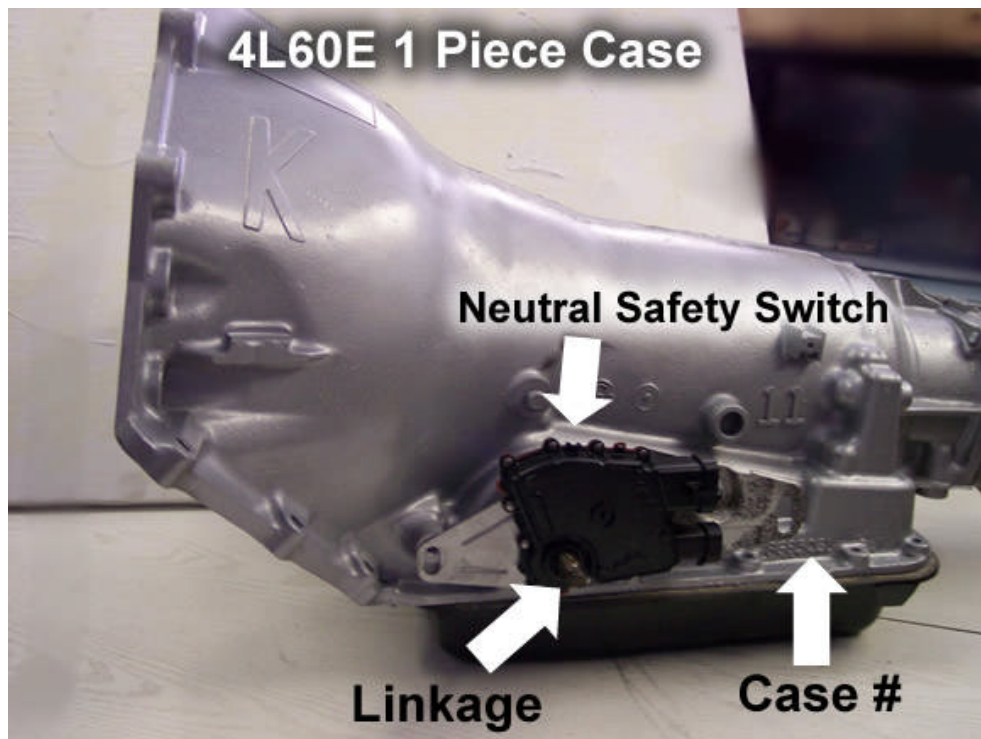

# MONSTER TRANSMISSION & Performance

www.MonsterTransmissions.com

The photos below demonstrate the differences between the 4L60E 1pc & 2pc style bellhousings and what a Neutral Safety Switch looks like on the transmission.