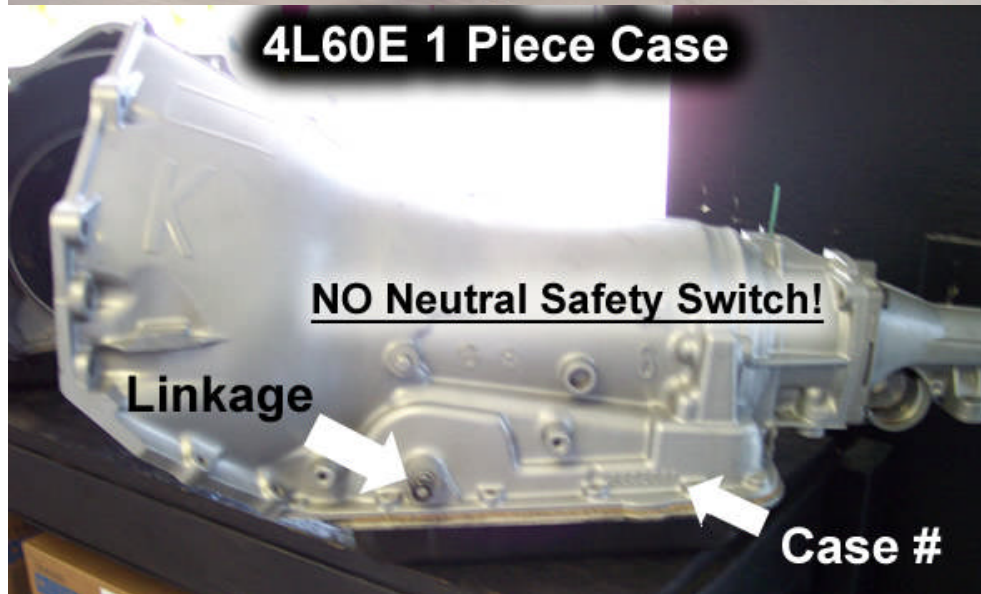

# MONSTER TRANSMISSION & Performance

www.MonsterTransmissions.com

The photos below demonstrate the differences between the 4L60E 1pc & 2pc style bellhousings and what a Neutral Safety Switch looks like on the transmission.