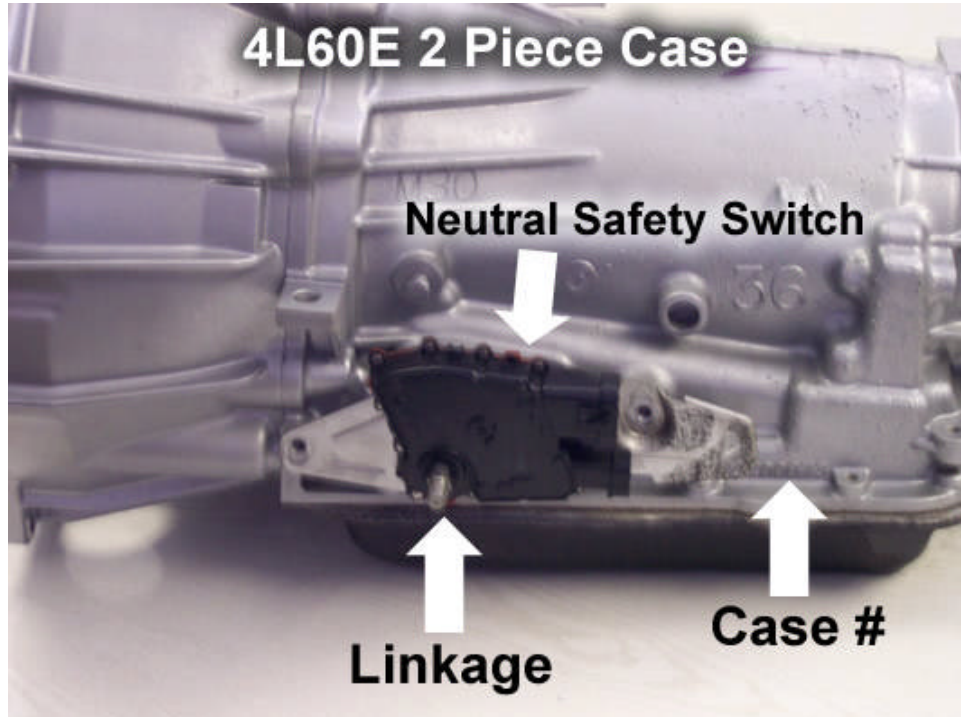

MONSTER TRANSMISSION & Performance

www.MonsterTransmissions.com

Feel free to contact the Monster Transmission & Performance Tech Dept. for any questions. (352)683-8384 opt. 2#